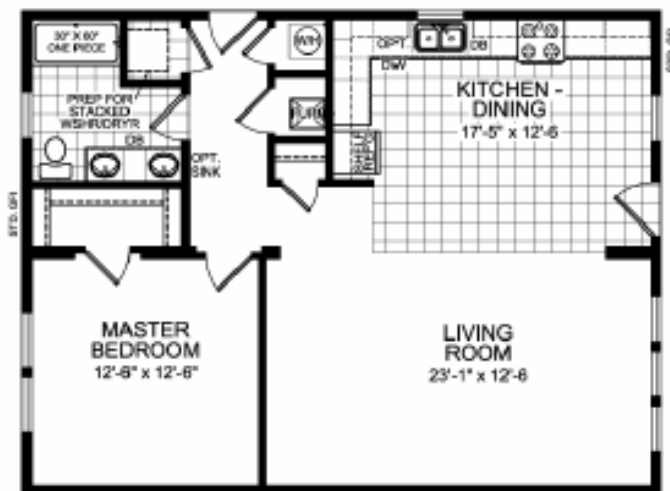

OPT. CHALET - 1ST FLOOR

MODEL 452

1 BEDROOM 1 BATH
 NOMINAL SIZE 28' X 39'
 ACTUAL SIZE 26'-8" X 35'-0"
 TOTAL AREA = 933.3 SQ. FT

MODEL 452

2 BEDROOMS 2 BATHS
 ALL BOXES NOMINAL SIZE 14' X 39'
 ALL BOXES ACTUAL SIZE 13'-4" X 35'-0"
 1ST FLOOR AREA = 933.3SQ. FT
 2ND FLOOR AREA = 521.4 SQ. FT
 (AS SHOWN WITH OPTIONS)
 TOTAL AREA = 1454.7 SQ. FT