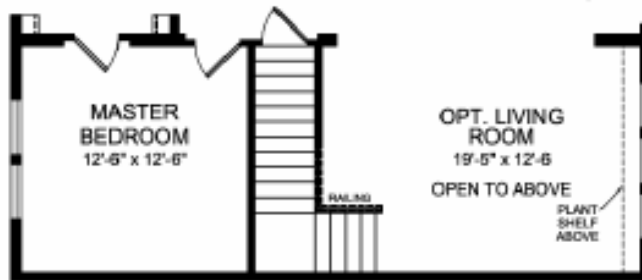

OPT. CHALET - 1ST FLOOR

MODEL 452

1 BEDROOM 1 BATH
 NOMINAL SIZE 28' X 39'
 ACTUAL SIZE 26'-8" X 35'-0"
 TOTAL AREA = 933.3 SQ. FT

MODEL 452

2 BEDROOMS 2 BATHS
 ALL BOXES NOMINAL SIZE 14' X 39'
 ALL BOXES ACTUAL SIZE 13'-4" X 35'-0"
 1ST FLOOR AREA = 933.3SQ. FT
 2ND FLOOR AREA = 521.4 SQ. FT
 (AS SHOWN WITH OPTIONS)
 TOTAL AREA = 1454.7 SQ. FT