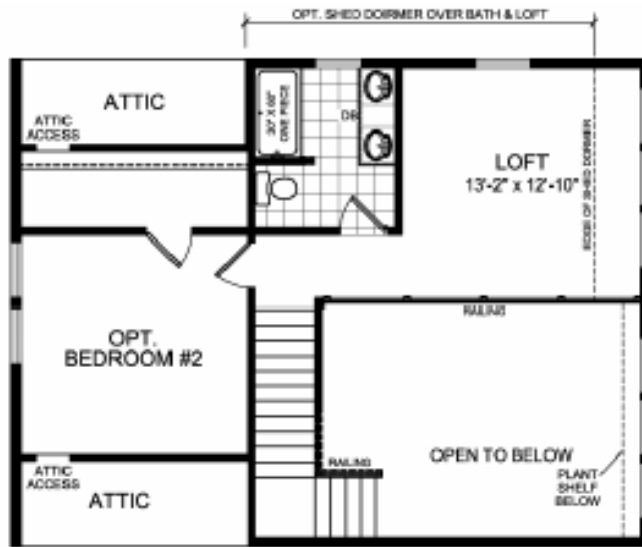

FOR-WARD HOMES, INC.
6512 E. CLEVELAND BLVD.
CALDWELL, IDAHO 83607
Toll Free: 1-888-402-0044
Local: 1-208-402-0044

email: homes@for-wardhomes.com
Visit our web site: www.for-wardhomes.com

OPT. CHALET - OPT. 2ND FLOOR