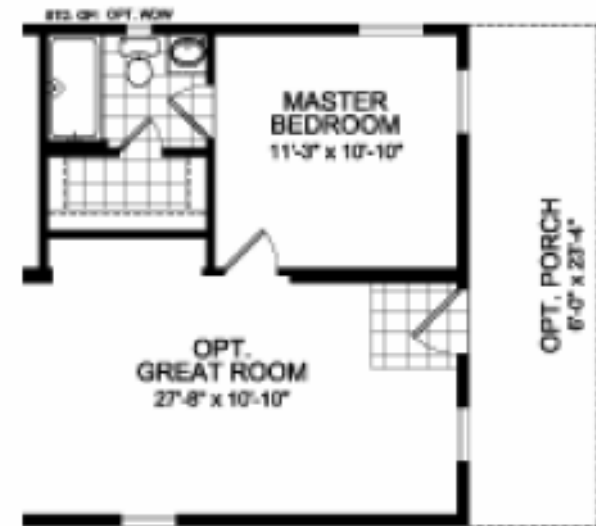

3 BEDROOM, 2 BATH
 NOMINAL SIZE: 24' x 48'
 ACTUAL SIZE: 23'-4" x 44'-0"
 TOTAL AREA: 996.7 SQ. FT.

MODEL 403 OPT.

3 BEDROOM, 2 BATH
 NOMINAL SIZE: 24' x 48' / 54' (W/ PORCH)
 ACTUAL SIZE: 23'-4" x 44'-0" / 50'-0" (W/ PORCH)
 TOTAL AREA: 1026.7 SQ. FT.