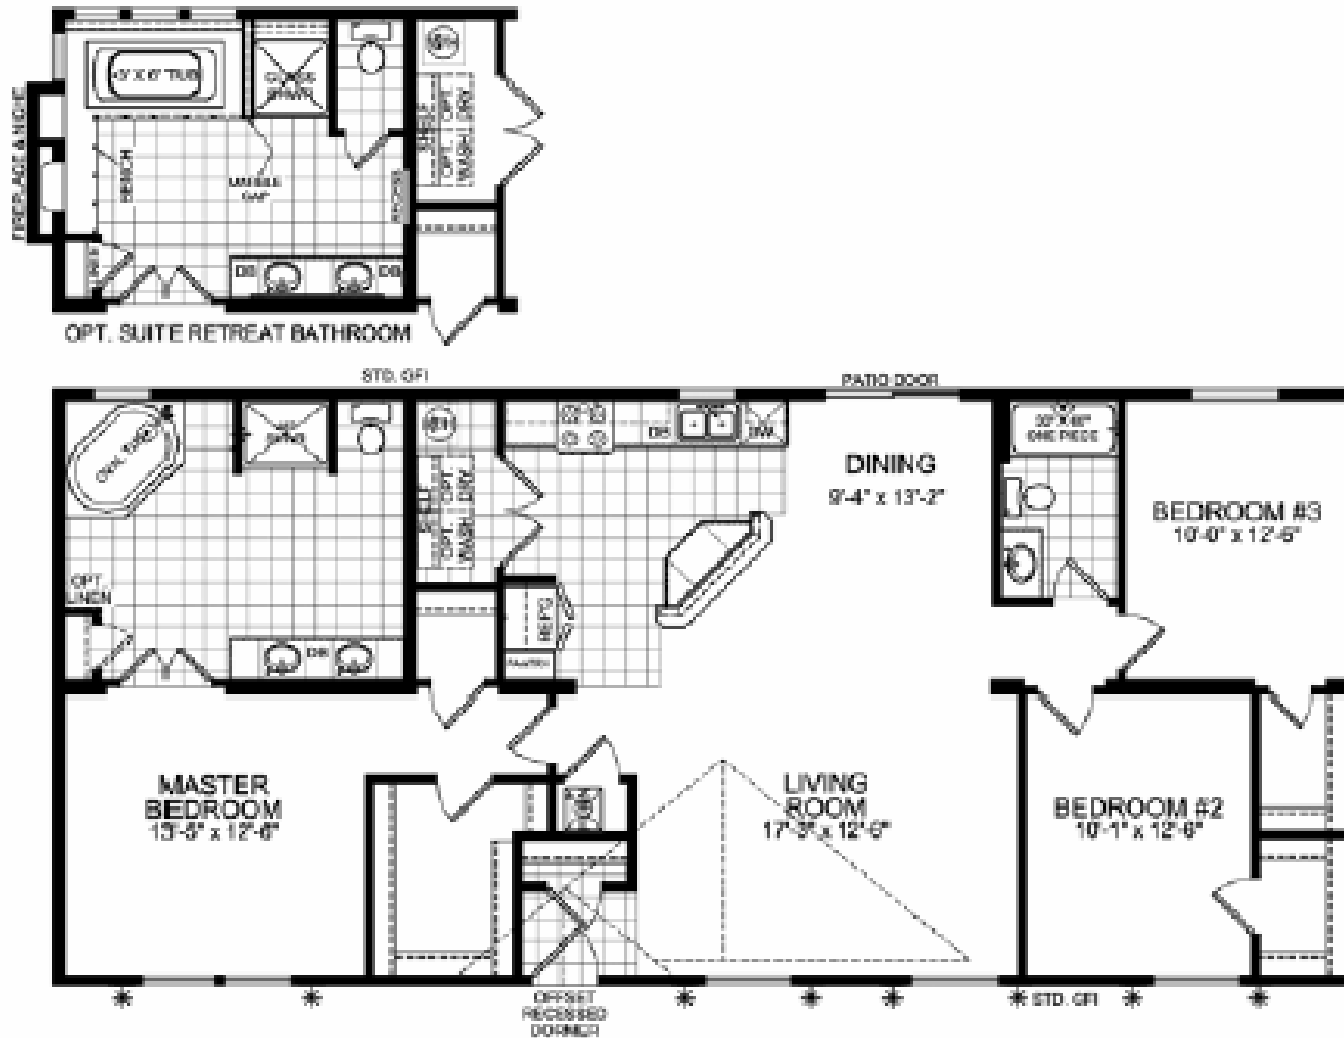

FOR-WARD HOMES, INC.
6512 E. CLEVELAND BLVD.
CALDWELL, IDAHO 83607
Toll Free: 1-888-402-0044
Local: 1-208-402-0044

email: homes@for-wardhomes.com
Visit our web site: www.for-wardhomes.com

MODEL 231

3 BEDROOM, 2 BATH
NOMINAL SIZE: 28' x 62'-6\"/>
ACTUAL SIZE: 26'-8\"/>
TOTAL AREA: 1564.4 SQ. FT.