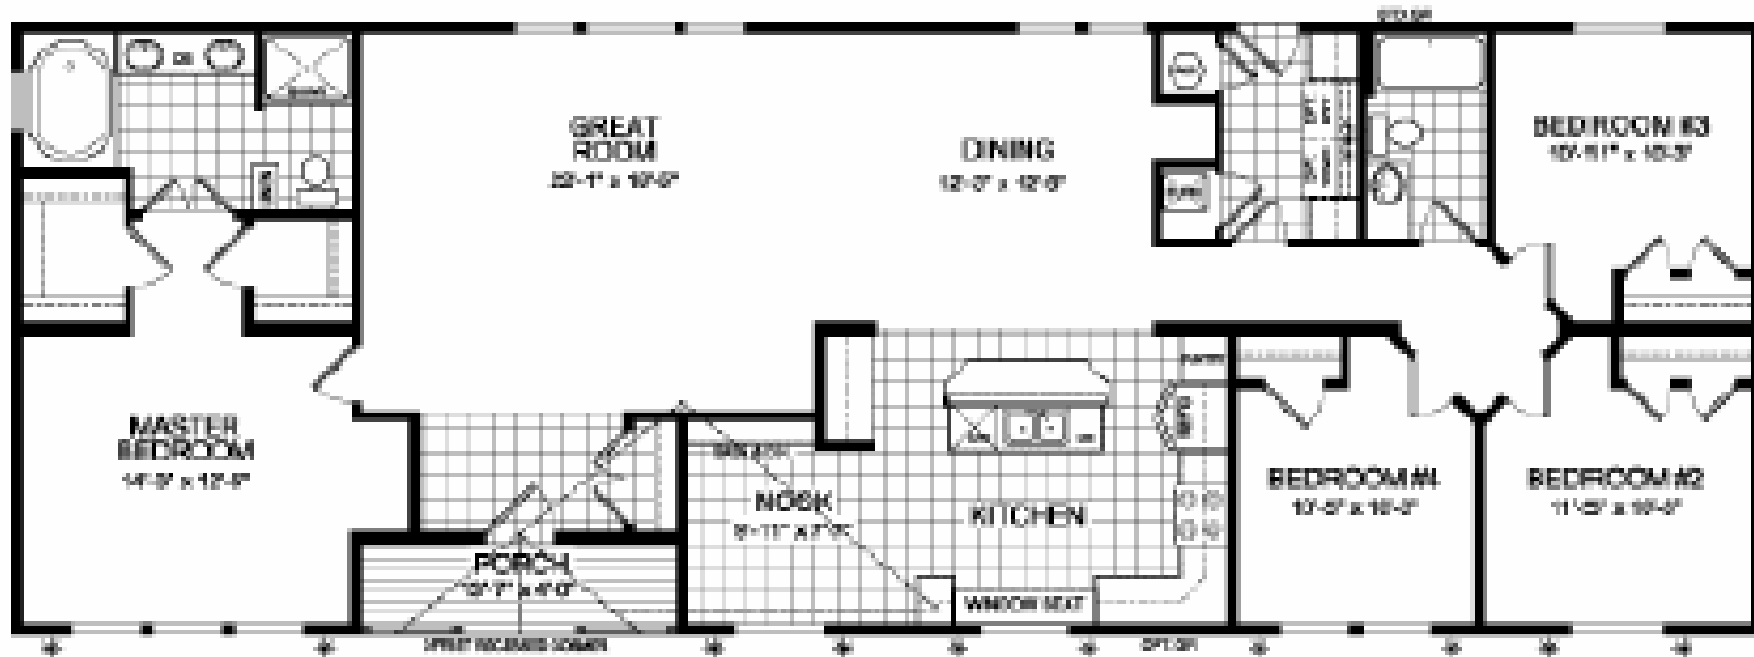

FOR-WARD HOMES, INC.
6512 E. CLEVELAND BLVD.
CALDWELL, IDAHO 83607
Toll Free: 1-888-402-0044
Local: 1-208-402-0044

email: homes@for-wardhomes.com
Visit our web site: www.for-wardhomes.com

MODEL 165

4 BEDROOM, 2 BATH
NOMINAL SIZE: 28' x 78'
ACTUAL SIZE: 28'-0" x 78'-0"
TOTAL AREA: 1972.8 SQ. FT.