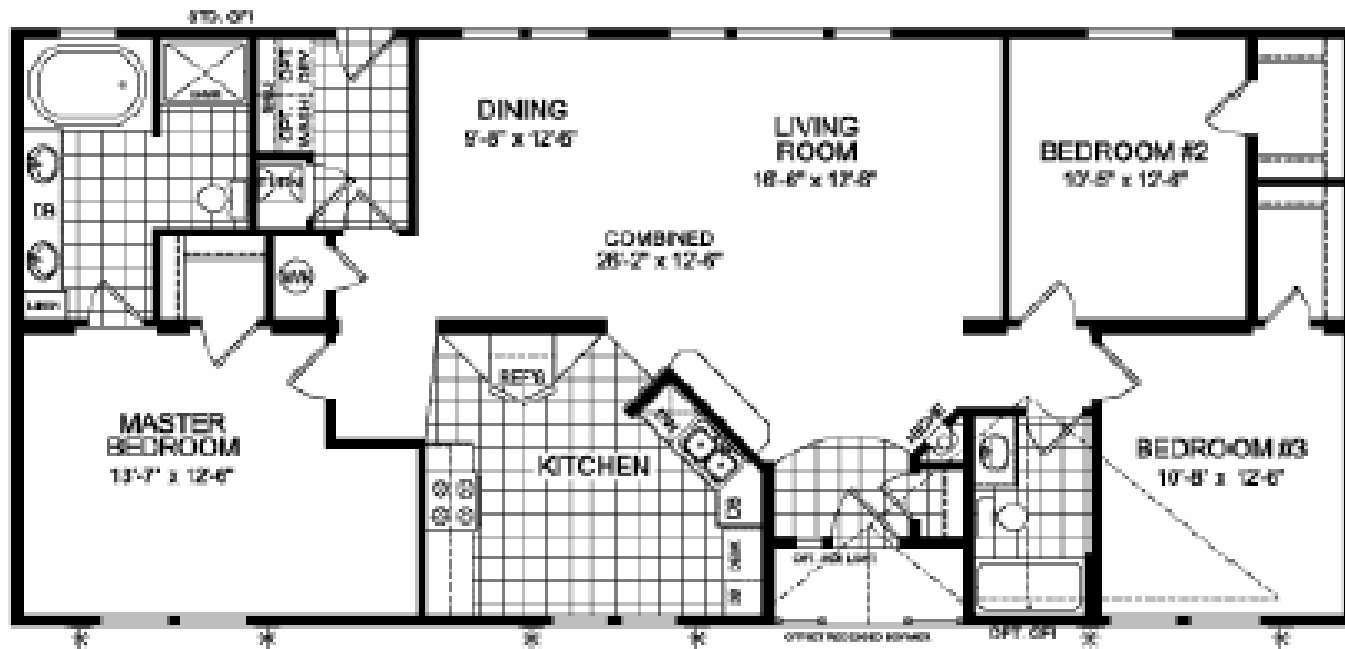

FOR-WARD HOMES, INC.
6512 E. CLEVELAND BLVD.
CALDWELL, IDAHO 83607
Toll Free: 1-888-402-0044
Local: 1-208-402-0044

email: homes@for-wardhomes.com
Visit our web site: www.for-wardhomes.com

MODEL 162

3 BEDROOM, 2 BATH
NOMINAL SIZE: 38' x 64'
ACTUAL SIZE: 28'-8" x 60'-6"
TOTAL AREA: 1579.3 SQ. FT.