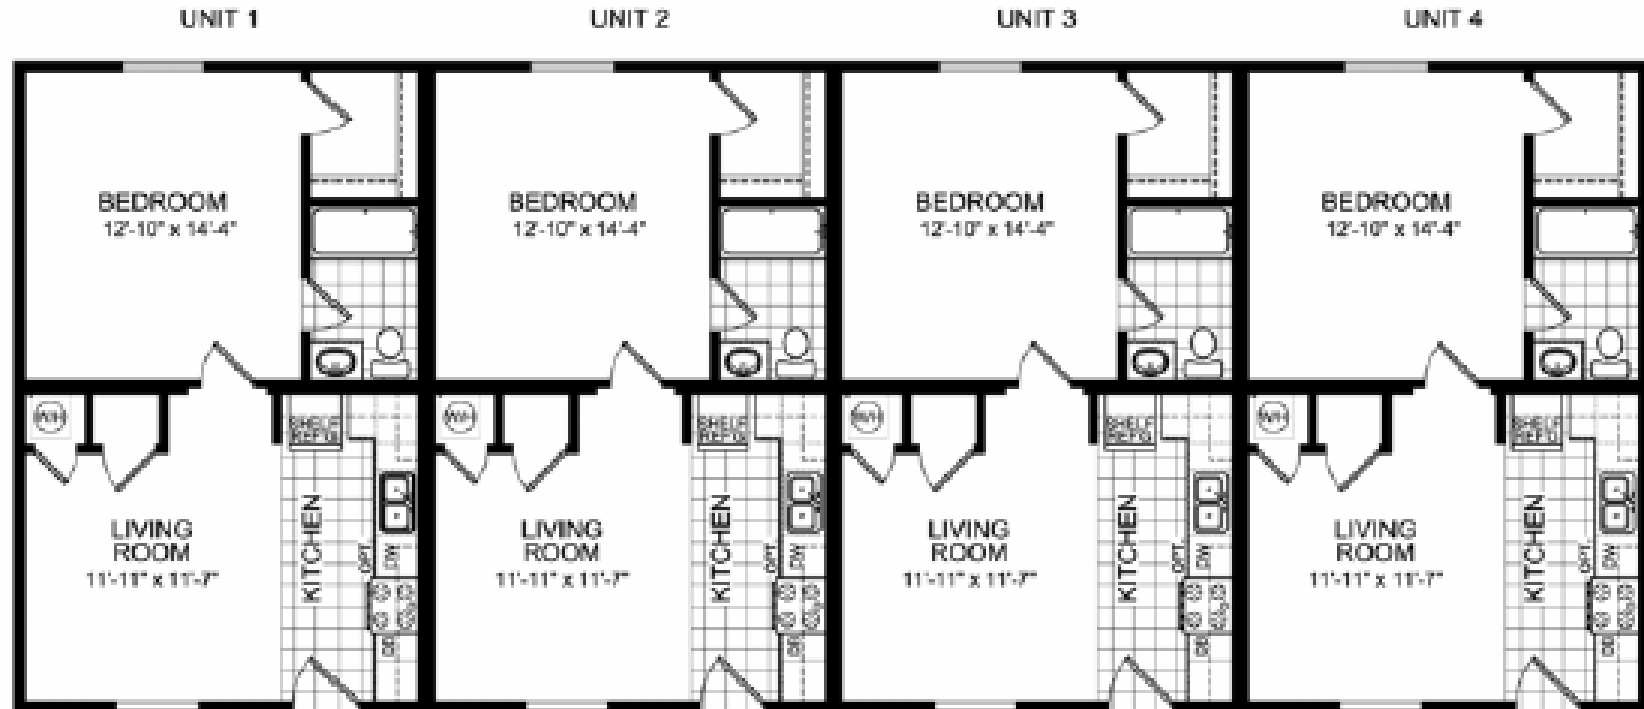

FOR-WARD HOMES, INC.
6512 E. Cleveland. Blvd.
Caldwell, ID 83605

www.for-wardhomes.com

LOCAL: 402-0044
Toll Free: 1-888-402-0044
homes@for-wardhomes.com

MODEL 004

4-PLEX: 4 BEDROOMS 4 BATHS
NOMINAL SIZE 32' X 80'
ACTUAL SIZE 30'-4" X 76'-0"
EACH UNIT AREA = APPROX. 574.8 SQ. FT
TOTAL AREA = 2305.3 SQ. FT