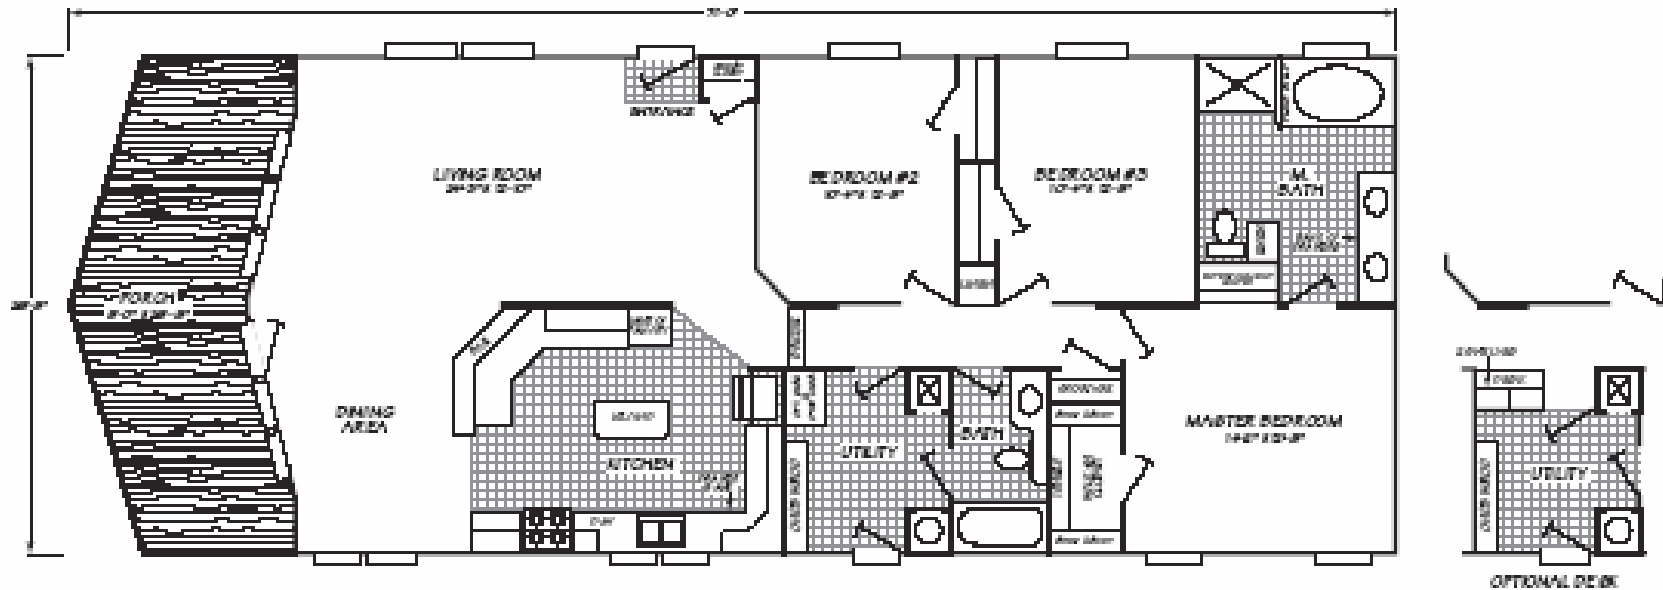

FOR-WARD HOMES, INC
 6512 E. CLEVELAND BLVD.
 CALDWELL, IDAHO 83607

www.for-wardhomes.com
 homes@for-wardhomes.com
 Local 402-0044 Toll Free 1-888-402-0044

Model 4713P

3 Bedrooms • 2 Baths • 1,601 Square Feet

Fleetwood Homes reserves the right to change colors, prices, specifications, models, dimensions and materials without notice. Rendering and diagrams are meant to be representative and, in keeping with Fleetwood's policy of constant updating and improvement, may vary from the actual home. All dimensions are nominal and approximated. Square footage is measured from exterior wall to exterior wall, and is an approximate figure. Length indicated in floorplans is floor length only. The length of the hitch is not included. (Add four feet to arrive at transportable length.) Ask your retailer for specifics. **PRICE AND SPECIFICATIONS SUBJECT TO CHANGE WITHOUT NOTICE OR OBLIGATION.**