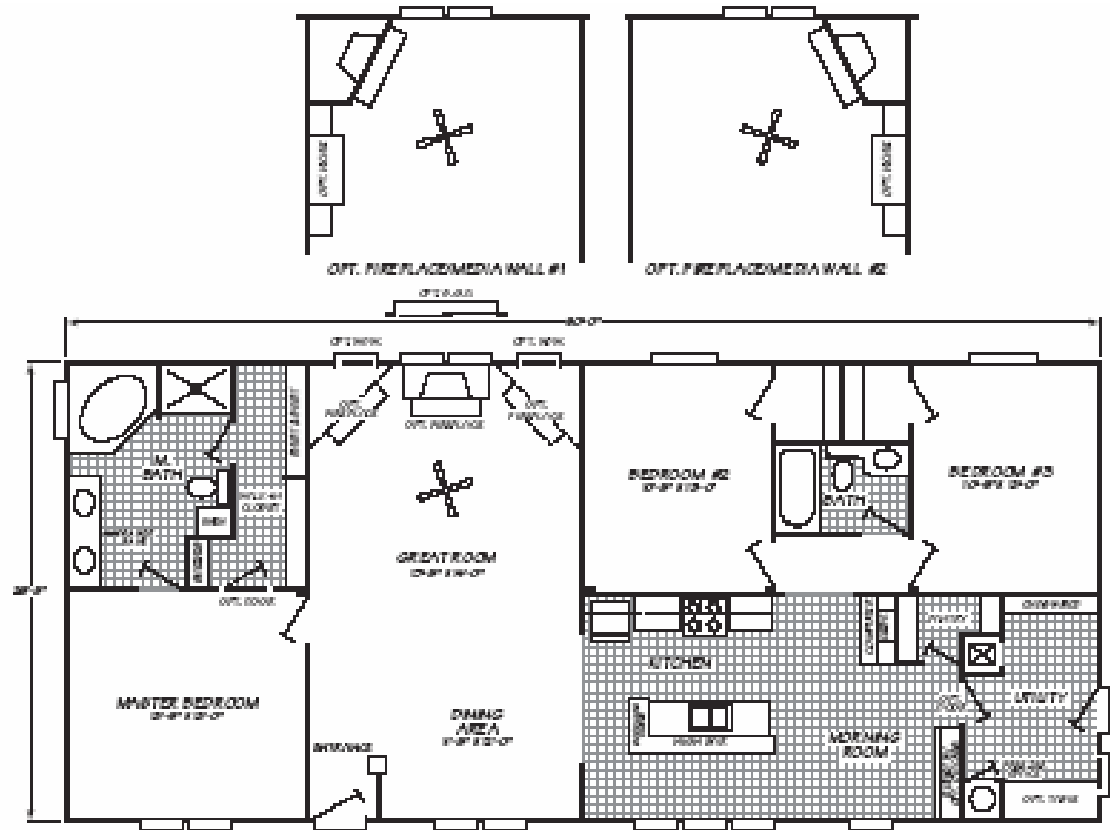

FOR-WARD HOMES, INC
6512 E. CLEVELAND BLVD.
CALDWELL, IDAHO 83607

www.for-wardhomes.com
homes@for-wardhomes.com
Local 402-0044 **Toll Free 1-888-402-0044**

Model 4603G

3 Bedrooms • 2 Baths • 1,599 Square Feet

Fleetwood Homes reserves the right to change colors, prices, specifications, models, dimensions and materials without notice. Rendering and diagrams are meant to be representative and, in keeping with Fleetwood's policy of constant updating and improvement, may vary from the actual home. All dimensions are nominal and approximate. Square footage is measured from exterior wall to exterior wall, and is an approximate figure. Length indicated in floorplans is floor length only. The length of the block is not included. (Add four feet to arrive at transportable length.) Ask your retailer for specifics. PRICE AND SPECIFICATIONS SUBJECT TO CHANGE WITHOUT NOTICE OR OBLIGATION.