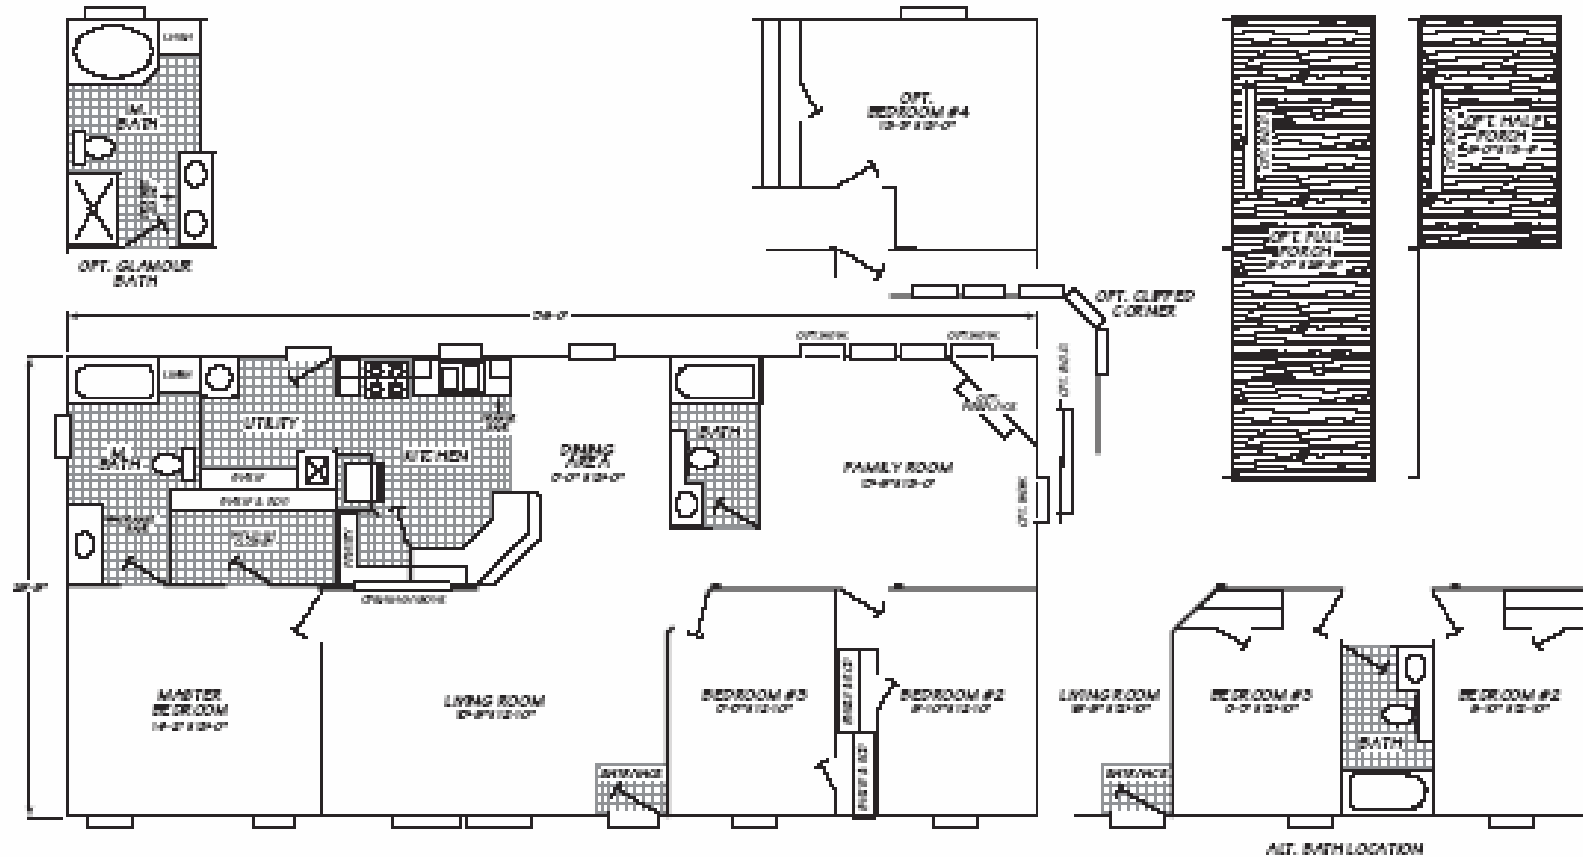

FOR-WARD HOMES, INC
6512 E. CLEVELAND BLVD.
CALDWELL, IDAHO 83607

www.for-wardhomes.com
homes@for-wardhomes.com
Local 402-0044 **Toll Free 1-888-402-0044**

Model 4563R

3 Bedrooms • 2 Baths • 1,492 Square Feet

Fleetwood Homes reserves the right to change colors, prices, specifications, models, dimensions and materials without notice. Rendering and diagrams are meant to be representative and, in keeping with Fleetwood's policy of constant updating and improvement, may vary from the actual home. All dimensions are nominal and approximated. Square footage is measured from exterior wall to exterior wall, and is an approximate figure. Length indicated in floorplans is floor length only. The length of the lot is not included. (Add four feet to arrive at transportable length.) Ask your retailer for specifics. **PRICES AND SPECIFICATIONS SUBJECT TO CHANGE WITHOUT NOTICE OR OBLIGATION.**