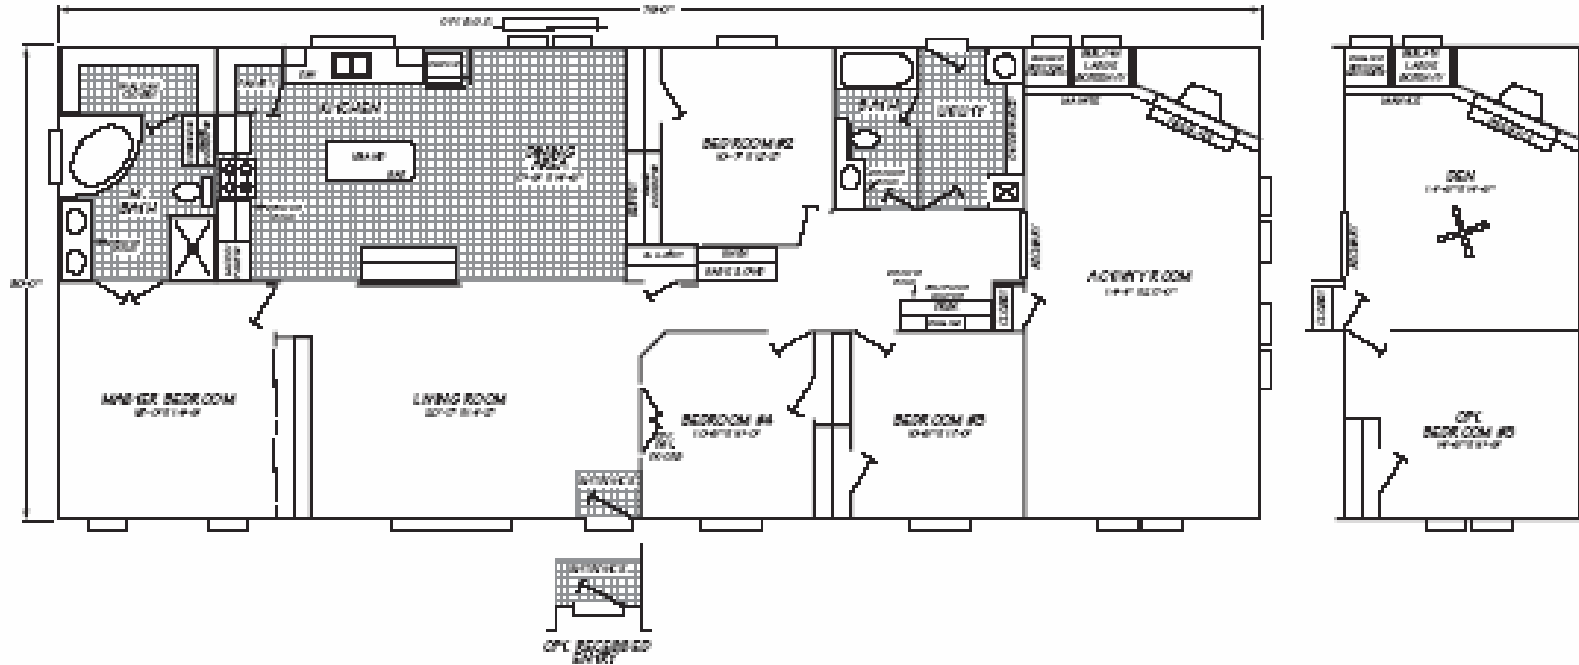

FOR-WARD HOMES, INC  
6512 E. CLEVELAND BLVD.  
CALDWELL, IDAHO 83607

www.for-wardhomes.com  
homes@for-wardhomes.com  
Local 402-0044 Toll Free 1-888-402-0044

Model 0764F

4 Bedrooms • 2 Baths • 2,280 Square Feet

Fleetwood Homes reserves the right to change colors, prices, specifications, models, dimensions and materials without notice. Rendering and diagrams are meant to be representative and, in keeping with Fleetwood's policy of constant updating and improvement, may vary from the actual home. All dimensions are nominal and approximated. Square footage is measured from exterior wall to exterior wall, and is an approximate figure. Length indicated in floorplan is floor length only. The length of the hitch is not included. (Add four feet to arrive at transportable length.) Ask your retailer for specific PRICES AND SPECIFICATIONS SUBJECT TO CHANGE WITHOUT NOTICE OR OBLIGATION.