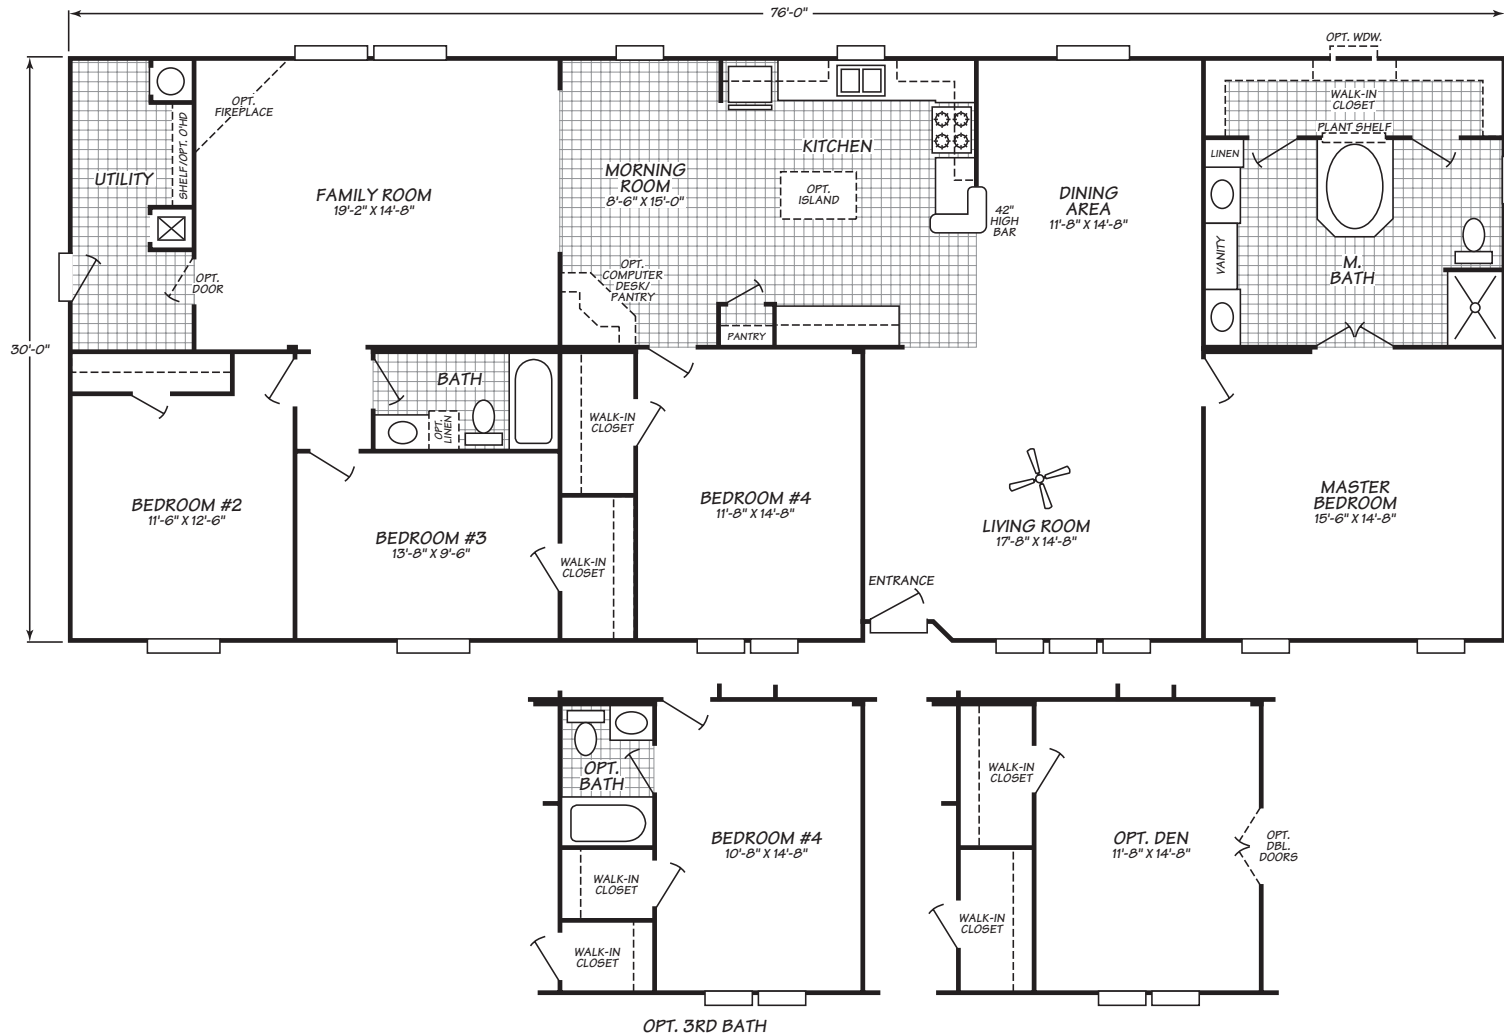

Celebration Series Model 0764X

4 Bedrooms • 2 Baths • 2,276 Square Feet

Windows shown reflect standard aluminum windows. Selection of optional thermal pane (vinyl) windows may affect the size and number of windows.

Fleetwood Homes reserves the right to change colors, prices, specifications, models, dimensions and materials without notice. Rendering and diagrams are meant to be representative and, in keeping with Fleetwood's policy of constant updating and improvement, may vary from the actual home. All dimensions are nominal and approximated. Square footage is measured from exterior wall to exterior wall, and is an approximate figure. Length indicated in floorplans is floor length only. The length of the hitch is not included. (Add four feet to arrive at transportable length.) Ask your retailer for specifics. PRICES AND SPECIFICATIONS SUBJECT TO CHANGE WITHOUT NOTICE OR OBLIGATION.