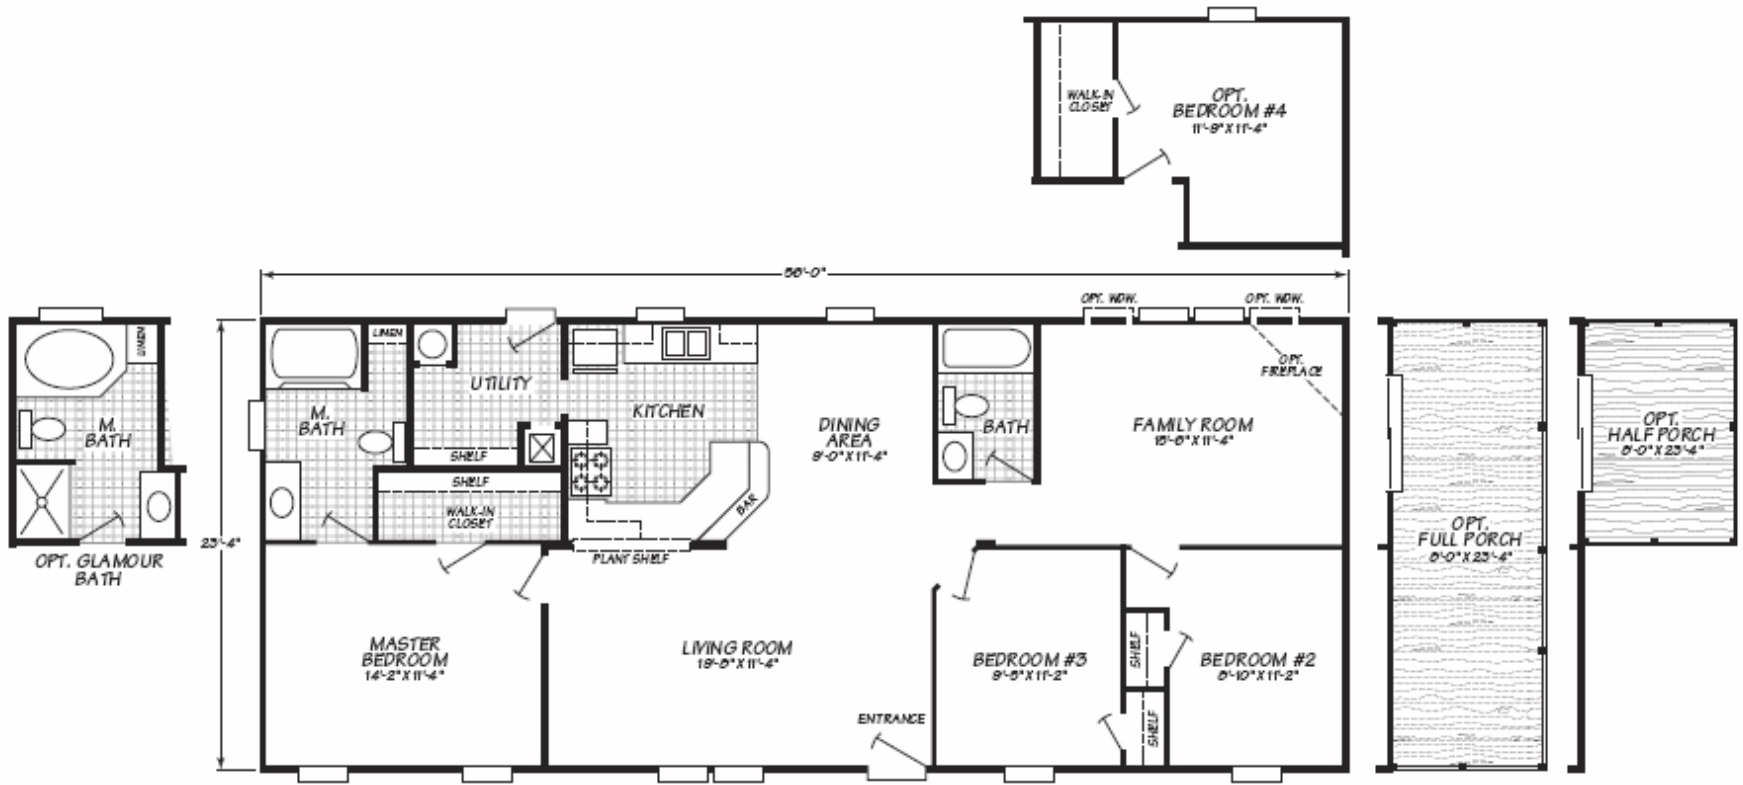

FOR-WARD HOMES, INC.
6512 E. Cleveland Blvd.
Caldwell, Idaho 83607

1-888-402-0044
homes@for-wardhomes.com
www.for-wardhomes.com

Timber Lake Series Model 3563R

3 Bedrooms • 2 Baths • 1,306 Square Feet

Fleetwood Homes reserves the right to change colors, prices, specifications, models, dimensions and materials without notice. Rendering and diagrams are meant to be representative and, in keeping with Fleetwood's policy of constant updating and improvement, may vary from the actual home. All dimensions are nominal and approximated. Square footage is measured from exterior wall to exterior wall, and is an approximate figure. Length indicated in floorplans is floor length only. The length of the hitch is not included. (Add four feet to arrive at transportable length.) Ask your retailer for specifics. PRICES AND SPECIFICATIONS SUBJECT TO CHANGE WITHOUT NOTICE OR OBLIGATION.